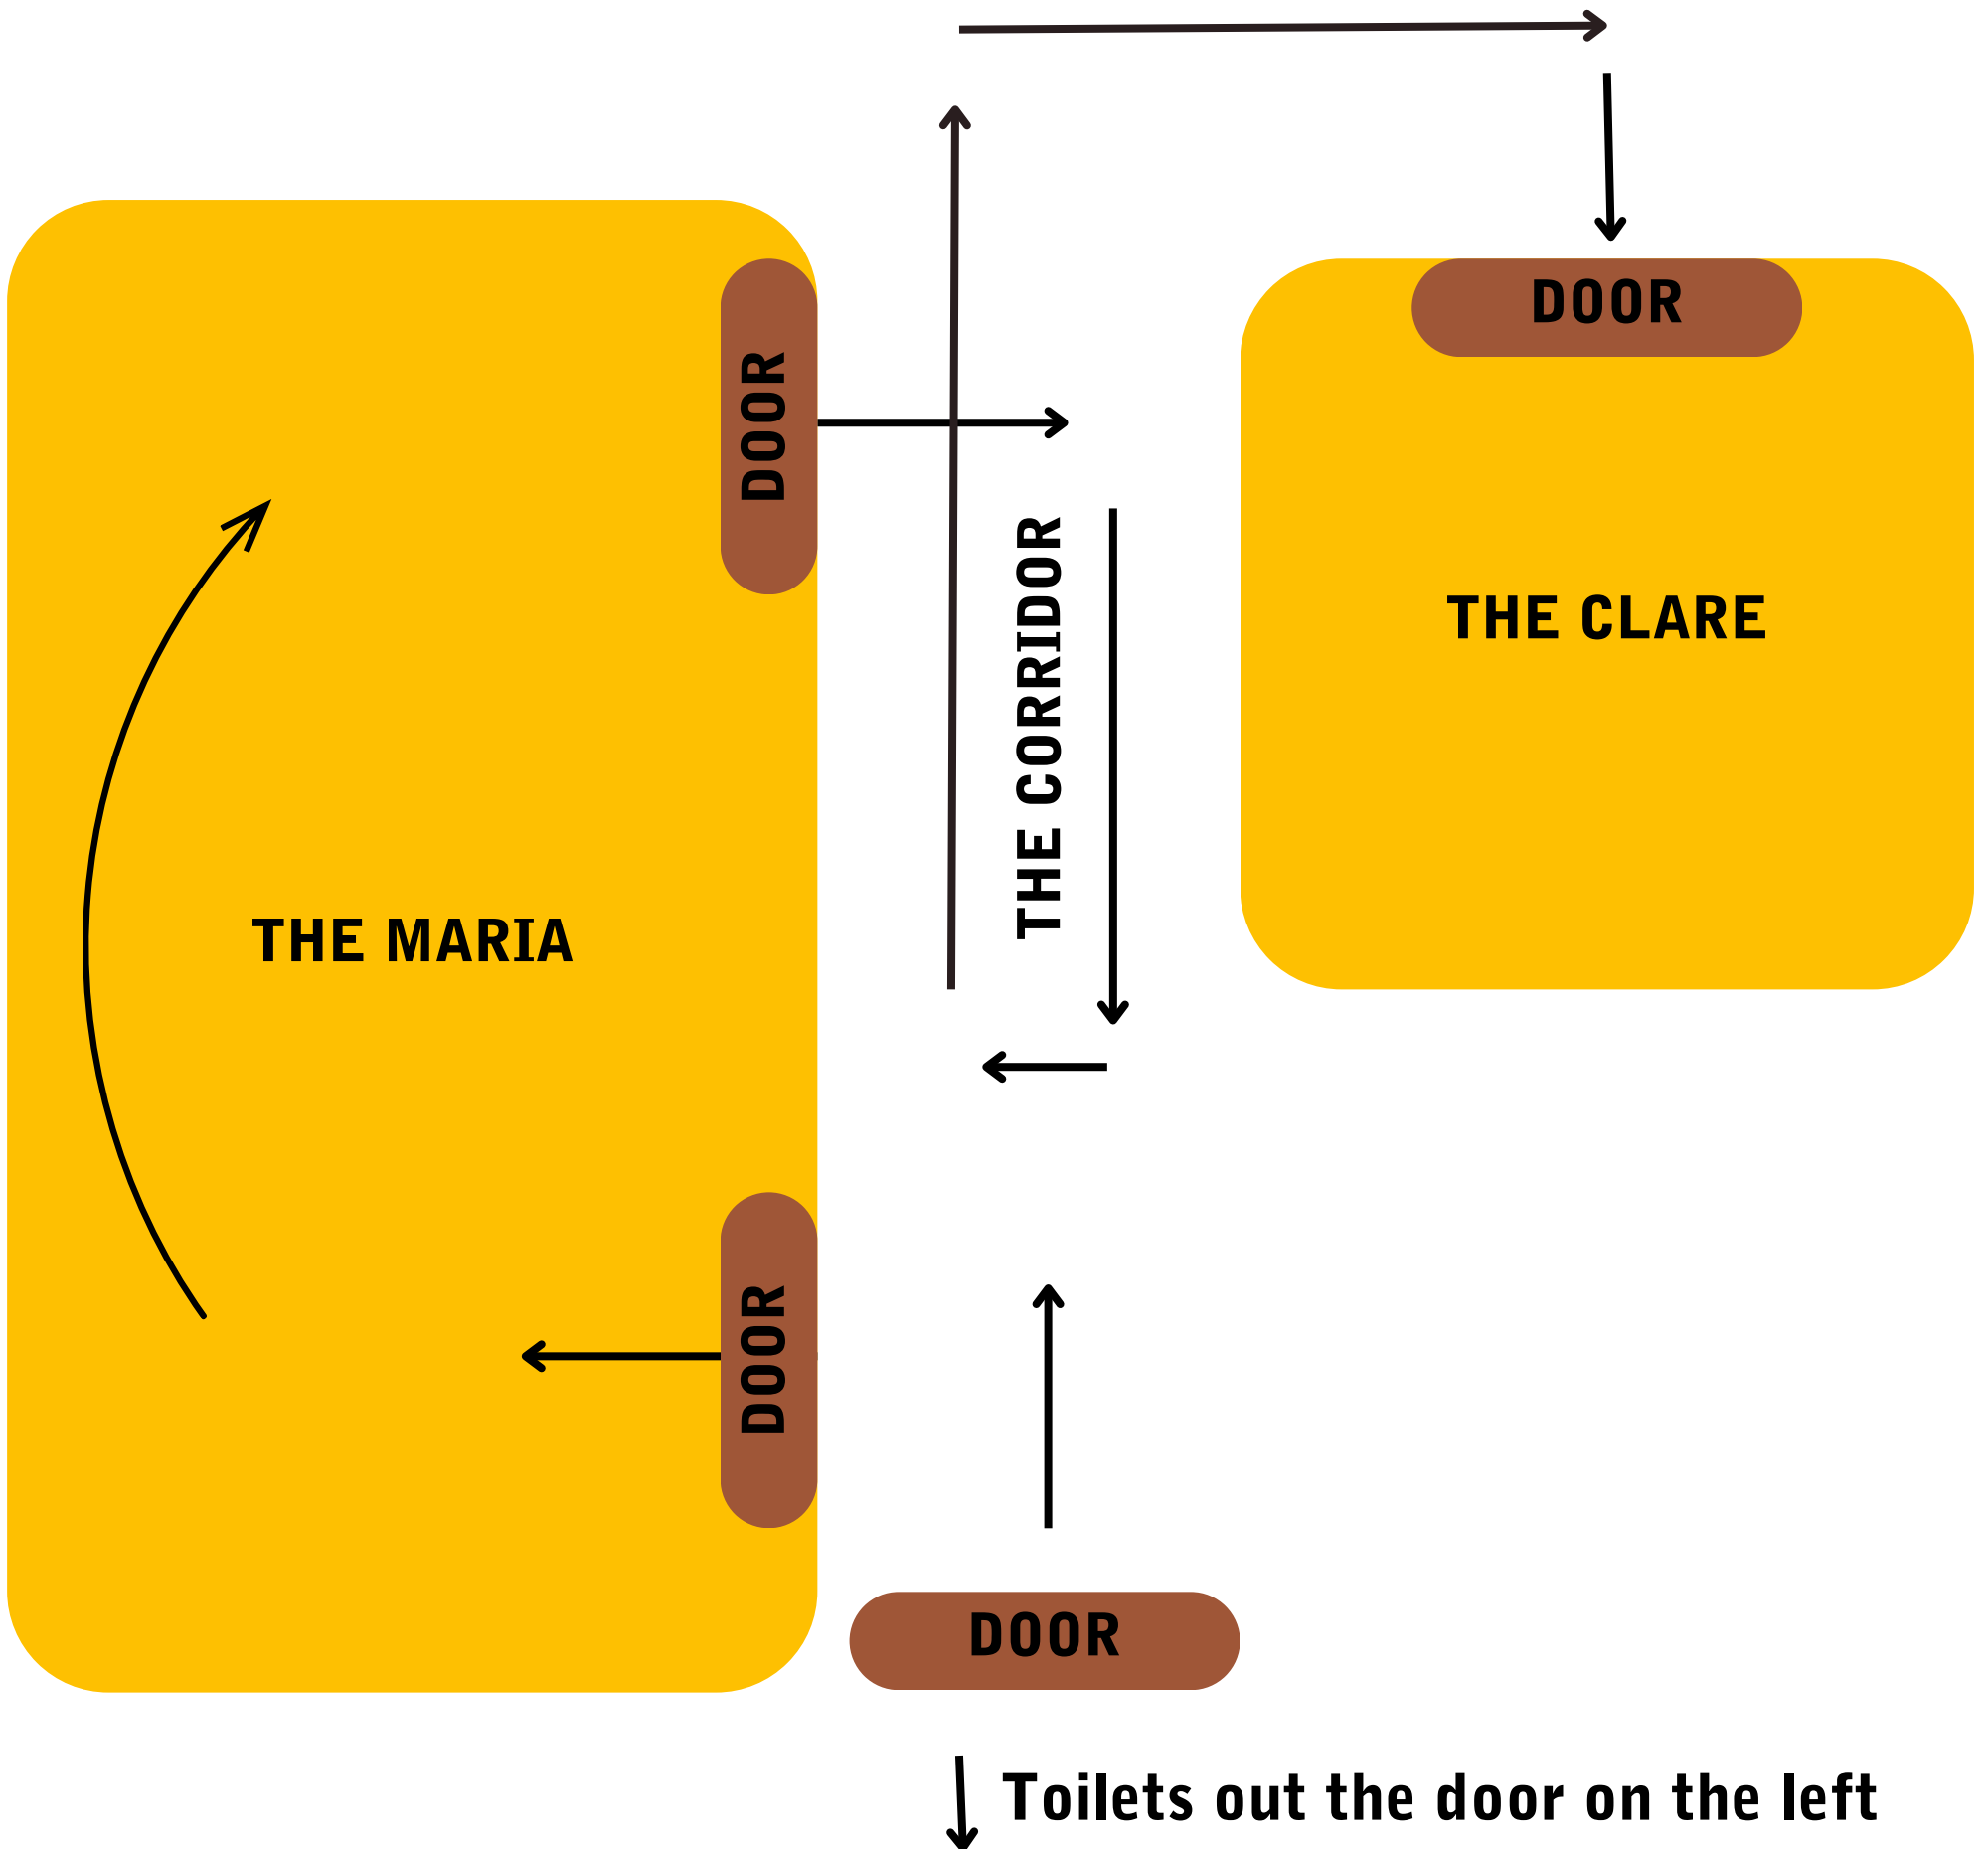

Suggested exhibition route

The Maria

Exit

Man Jenga

Teenage Bedroom

The journey home

Entrance

Memories

Bright Area

Video Projection

Loud Area

Enclosed Spaces

 Bright Area

 Video Projection

 Loud Area

 Enclosed Spaces

 Warm Area

The Clare

**Video
projection**

Exit

Reflections

Entrance

Timeline